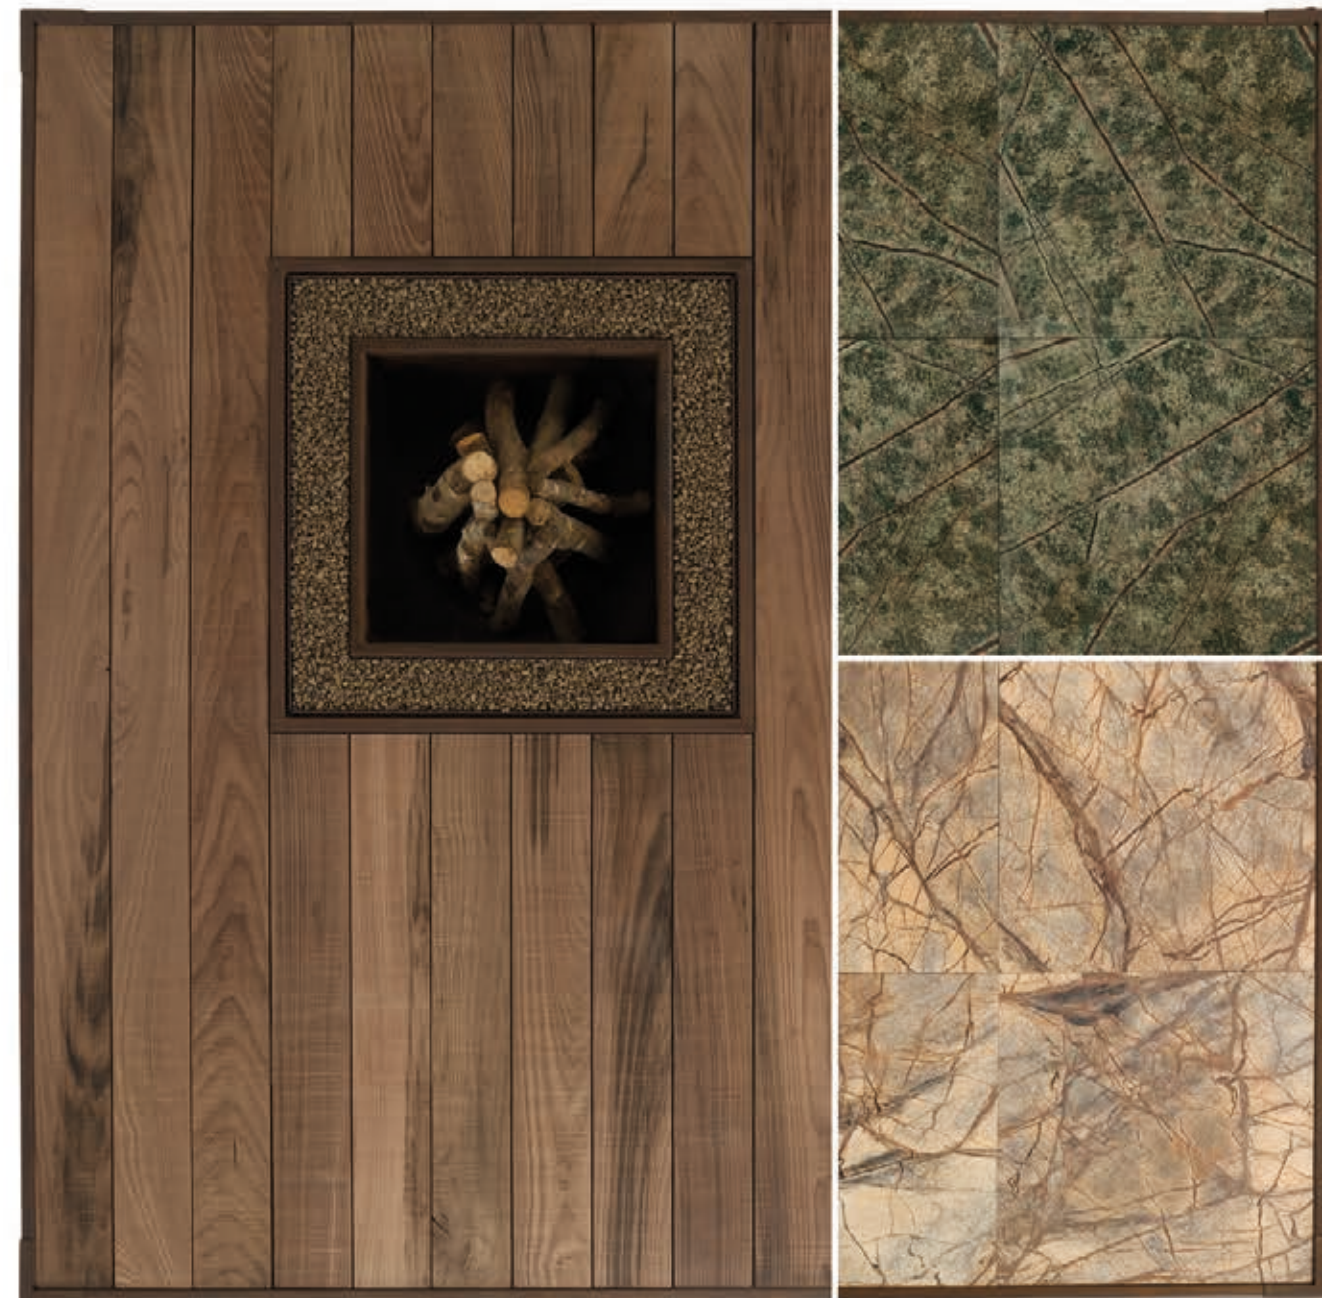

rain forest green

wood

rain forest brown

la tecnologia

technology

Semplicità e tecnologia
alla base del progetto Opera.
Solida è la struttura,
elegante è il design.

Simplicity and technology are the
basic features of the Opera project.
Solid structure and elegant design.