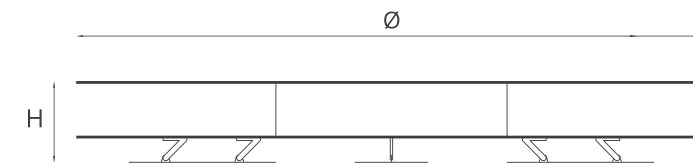

Large Ø3000 H400 mm

Struttura: Acciaio.

Finitura: Ossidato.
Top: Legno antico, recuperato e trattato.

Accessori, venduti separatamente: Griglia per barbecue in acciaio inox,
Set vetri di protezione, Cover in Cordura di nylon.

Manutenzione: Panno morbido e acqua tiepida.

Structure: Steel.

Finish: Oxidised.
Top: Antique wood, recovered and treated.

Accessories, sold separately: Stainless steel barbecue grill,
Set of protective glass, Cordura nylon cover.

Maintenance: Use a soft cloth and lukewarm water.

Legno
Wood

Braciere a legna per esterno.
Top di chiusura in dotazione, utile a isolare i residui della combustione.
Prodotto fornito in kit da assemblare e completo di istruzioni di montaggio.

Wood fire pit for outdoor use.
Supplied with closing top, useful for isolating combustion residue.
Product supplied in an assembly kit, complete with assembly instructions.

Struttura: Acciaio.

Finitura: Iron, Iron brown.
Top: Ricavato da metallo fuso
e rifinito con tecniche artigianali.

Accessori, venduti separatamente: Griglia per barbecue in acciaio inox,
Set vetri di protezione, Cover in Cordura di nylon.

Manutenzione: Utilizzare panno morbido e acqua tiepida.

Structure: Steel.

Finish: Iron, Iron brown.
Top: Obtained from melted iron,
finished with handcrafted techniques.

Accessories, sold separately: Stainless steel barbecue grill,
Set of protective glass, Cordura nylon cover.

Maintenance: Use a soft cloth and lukewarm water.

Iron

Iron brown

Braciere a legna per esterno.
Top di chiusura in dotazione, utile a isolare i residui della combustione.
Prodotto fornito in kit da assemblare e completo di istruzioni di montaggio.

Wood fire pit for outdoor use.
Supplied with closing top, useful for isolating combustion residue.
Product supplied in an assembly kit, complete with assembly instructions.