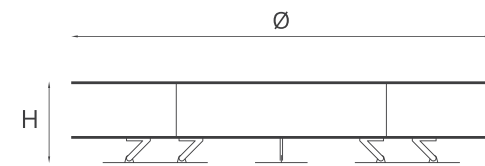

Zero^{wood}

texture collection

Small Ø1500 H400 mm

Medium Ø2000 H400 mm

Large Ø3000 H400 mm

Zero^{iron | iron brown}

texture collection

Small Ø1500 H400 mm