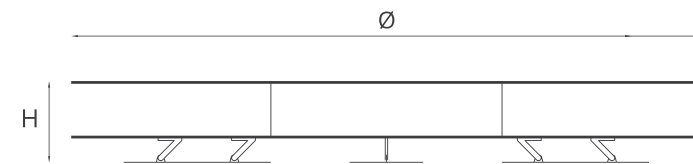

Zero^{wood}

texture collection

Small Ø1500 H400 mm

Medium Ø2000 H400 mm

Large Ø3000 H400 mm

Zero^{iron | iron brown}

texture collection

Small Ø1500 H400 mm