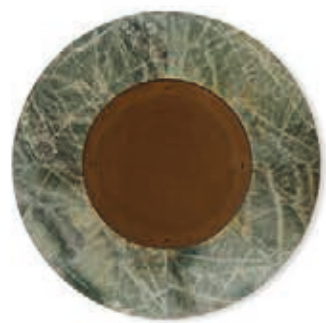

green

Struttura in acciaio con piano superiore
in marmo Rain Forest Green
spazzolato con tecniche artigianali.

Steel framework with upper surface
made with Rain Forest Green marble, which is brushed to
give a gently distressed finish to the stone.