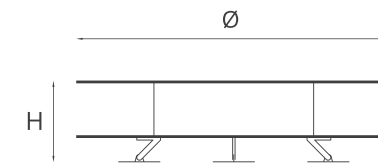

Zero^{wood}

texture collection

Small Ø1500 H400 mm

Medium Ø2000 H400 mm

Large Ø3000 H400 mm

Zero^{iron | iron brown}

texture collection

Small Ø1500 H400 mm