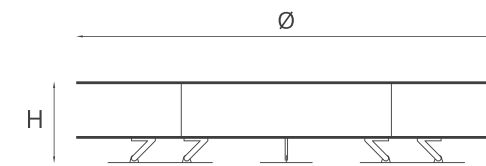

Zero^{wood}

texture collection

Small Ø1500 H400 mm

Medium Ø2000 H400 mm

Large Ø3000 H400 mm

Zero^{iron | iron brown}

texture collection

Small Ø1500 H400 mm