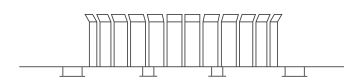

Struttura: Acciaio.

Finitura: Ossidato.

Accessori, venduti separatamente: Base portalegna.

Structure: Steel.

Finish: Oxidised.

Accessories, sold separately: Firewood holder base.

Braciere a legna per esterno.
Prodotto fornito in kit da assemblare e completo di istruzioni di montaggio.

Wood fire pit for outdoor use.
Product supplied in an assembly kit, complete with assembly instructions.